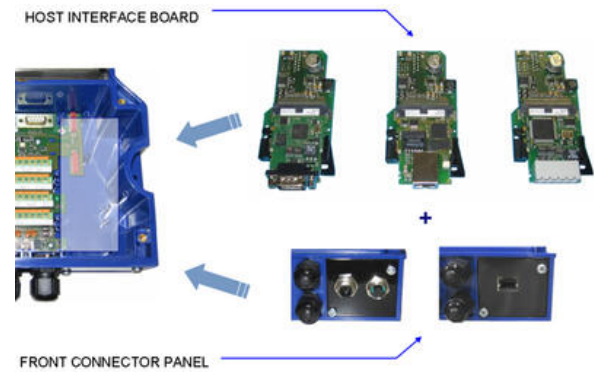

DATALOGIC - NETWORK CARDS

BM100

Datalogic backup and addressing module for CBX box

- Add in cards for CBX500 & CBX100
- Backup modules
- Fieldbus cards for ProfiBus and Profinet

OPIS PRODUKTU