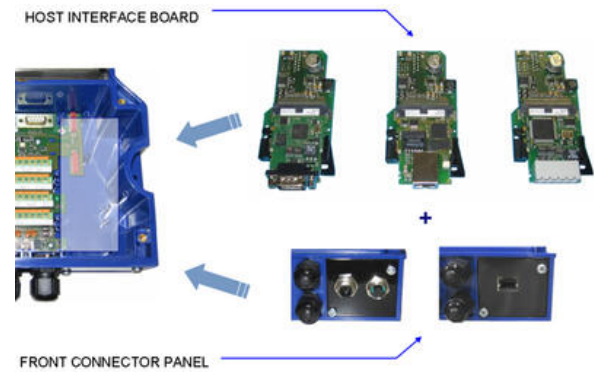

DATALOGIC - NETWORK CARDS

93ACC1851

BM200 ETHERNET TCP/IP MODULE

- Add in cards for CBX500 & CBX100
- Backup modules
- Fieldbus cards for ProfiBus and Profinet

OPIS PRODUKTU