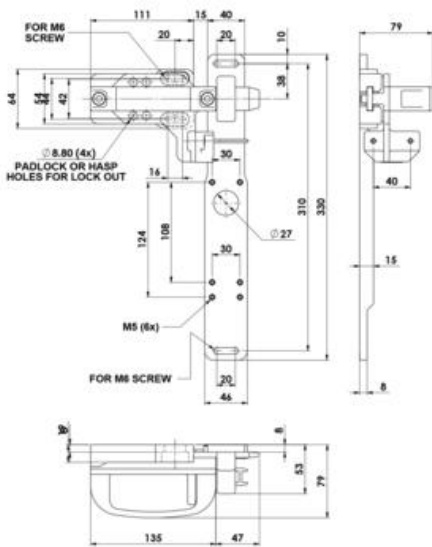

TYPE : GBZ (Left Hand Version)