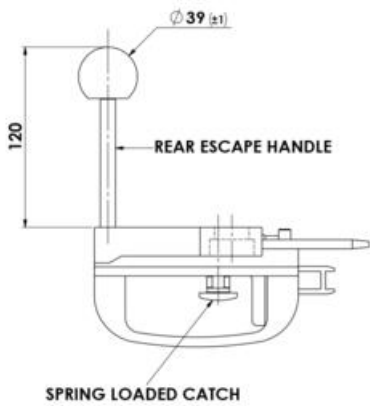

Handle GBZ with Rear Lever and Spring Loaded Catch

Type: GBZ
Shown fitted with
KLM-Z-RR Switch
with optional extra
Rear Handle