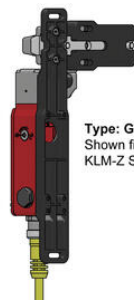

Type: GBZ
Shown fitted with
KLM-Z-RR Switch
with optional extra
Rear Handle

Type: GBZ
Shown fitted with
KLM-Z Switch